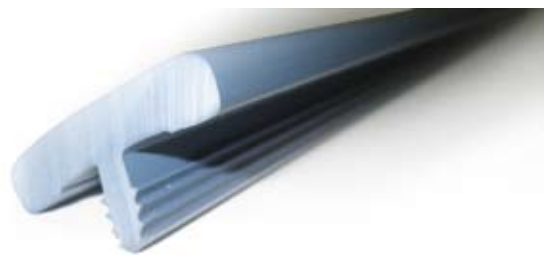

SPENCE DOORS TECHNICAL DETAIL

Plastic Faced Doors

Plastic Faced Solid Core Doors

Plastic Faced Semi Solid Core Doors

Plastic kick plate recessed flush with the face.

Full faced plastic protected door.

PVC Door Edging 'T' Mould

PVC DOOR EDGING 'T' MOULD