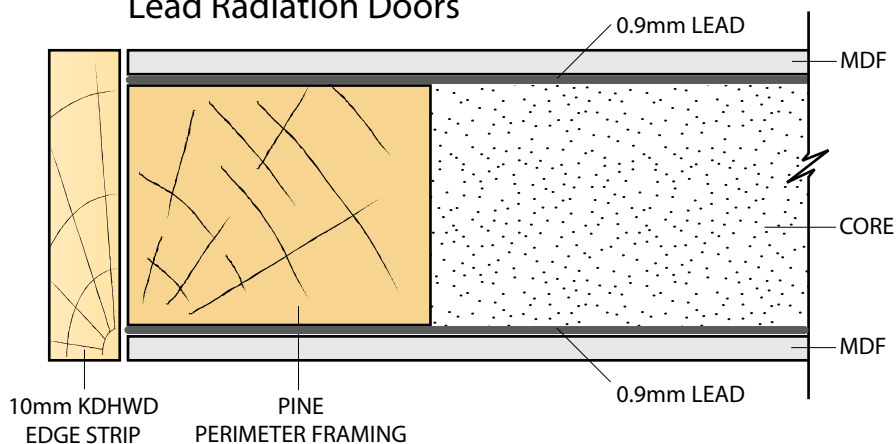

SPENCE DOORS TECHNICAL DETAIL

Radiation Doors

Lead Radiation Doors

Lead Radiation Double Doors

**Lead clad doors require a minimum covering of 0.9mm lead sheet on each side of the core. Additional layers can be added for increased performance.