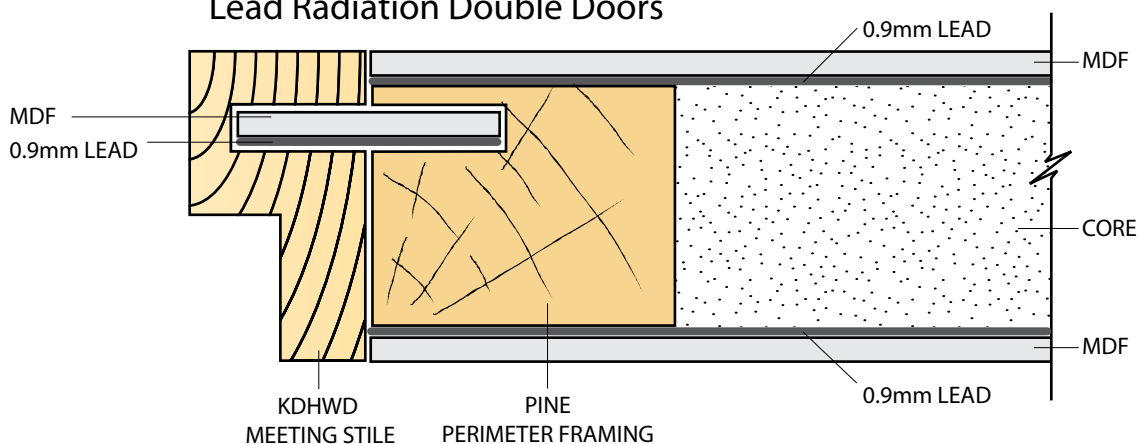

SPENCE DOORS TECHNICAL DETAIL

Radiation Doors

Lead Radiation Doors

Lead Radiation Double Doors

**Lead clad doors require a minimum covering of 0.9mm lead sheet on each side of the core. Additional layers can be added for increased performance.